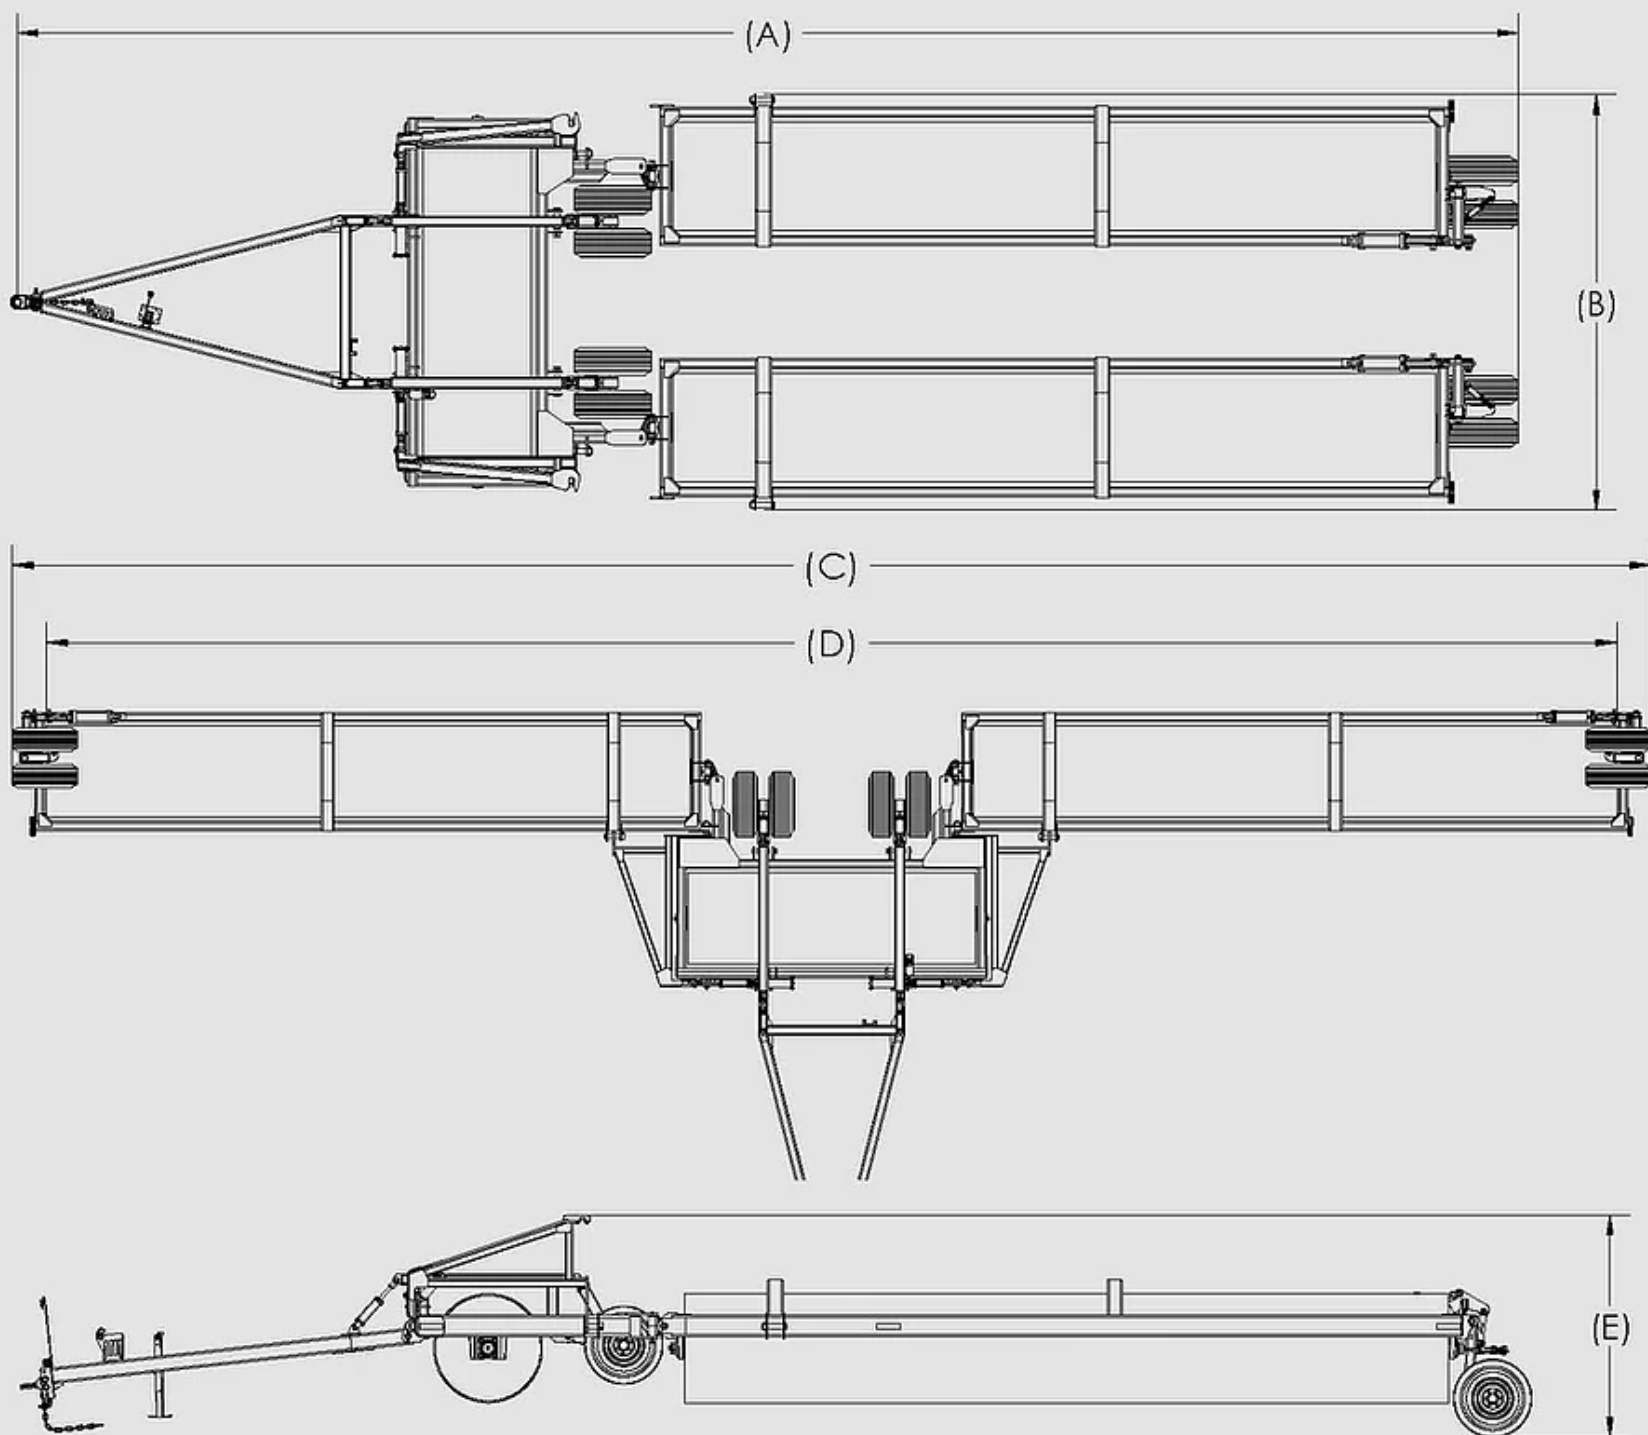

3-PLEX LAND ROLLER (60) SPECIFICATIONS

Dimension	60'
Transport Length (A)	48'-5"
Transport Width (B)	13'-5"
Overall Width (C)	62'-8"
Working Width (D)	60'
Overall Height (E)	7'-2"
Hyd. Req. (@2800PSI)	5 GPM (19 LPM)
Hyd. Req. (Ports)	4
Horsepower Req.	240+
Approx. Weight (lbs/ft) 42" x 5/8" Drum	450
Drum Size	36" x 1/2" Wall 42" x 5/8" Wall
Tire Size	ST235/80R16E 10 Ply